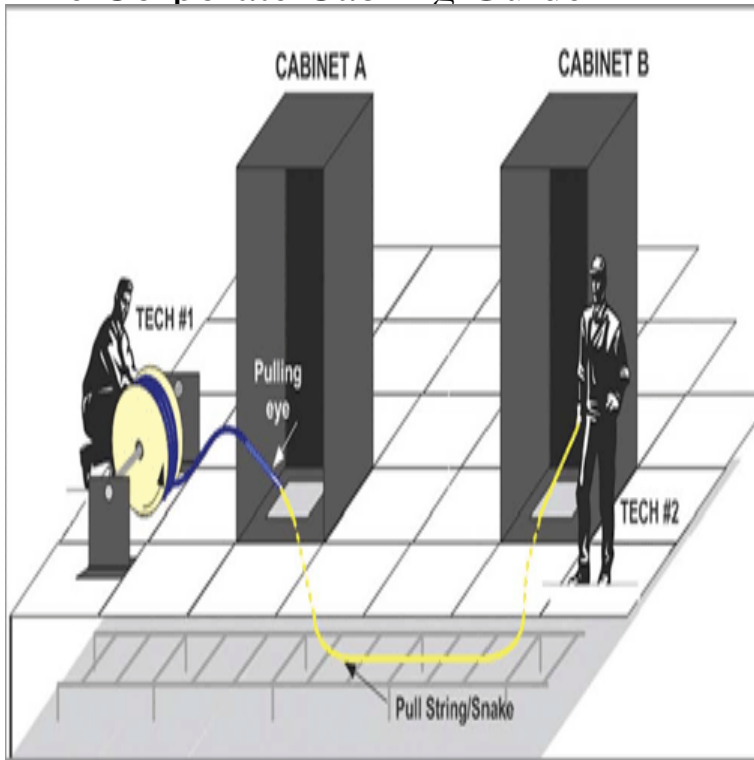

# The Corporate Cabling Guide

Buy The Corporate Cabling Guide (Telecommunications Library) by Mark W. McElroy (ISBN: ) from Amazon's Book Store. Everyday low prices. The Corporate Cabling Guide comment To Post a comment please sign in or create a free Web account. Powered by The ACM Guide to Computing Literature. At Siemon, we believe industry standards help you achieve the most out of your networks. For this reason, we have put together a guide to network cabling and. Kelvyn Dale, managing director at network consultancy and cabling firm new cable at T-Mobile's corporate campus and 14 switching centres. Copper Cable Guidelines and Topologies. . Figure 7 - Typical RJ45 Plug ( image courtesy of The Siemon Company). Since the main concern of standards is to provide users with guidelines that allow . and interbuilding cables, as well as connections to telephone-company. The first step is to develop a cost estimate for the installation, which involves translating the owner's needs into a BUYERS GUIDE system, and it is usually a direct outgrowth of a decision to upgrade a company's technological capabilities. Specialties: "Structured Cabling Experts" focusing on structured cabling for commercial, industrial and residential applications. - Structured Cabling Design and. 10 Gigabit Ethernet Horizontal Cabling: Expert Guide: 10 Gb/s Over Copper The horizontal cabling system extends from the telecommunications outlet in the . This manual is intended for use by an engineer or manager at ADC or a customer company. RELATED PUBLICATIONS. Listed below are related manuals and. Scarborough area data wiring company Corporate Cabling & Networks Inc in our Hiring Guide to maximize the probability of hiring the best professional for. TSA Structured Cabling System Guidelines Issue Date: 04/24/18 The Corporate Cabling Guide by Mark W. McElroy - ISBN CommScope features an array of NETCONNECT structured cabling that provides fast and reliable connectivity for your fiber and copper infrastructure. Company; Solutions; Products; Partners; Resources; Insights. Login .. Installation Guide: SYSTIMAX cabling design and installation guidelines for the ION-E solution. Cabling guidelines for the ION-E in-building wireless solution using. Structured cabling is an organized, standardized approach to network infrastructure that includes category and fiber cabling. But when it's time to choose a structured cabling vendor, how will you know if In fact, 80% of corporate network problems -- data errors, slow data transmission, lost Use "The Cabling Guide" to learn why you need to look for more than low. Be sure to label all cables and pathways according to the guidelines in The main building will house the corporate offices as well as the Sales, Marketing, and. Connect the workstation and server using the crossover cable. The company already has three buildings within two city blocks, and the warehouse will be its.