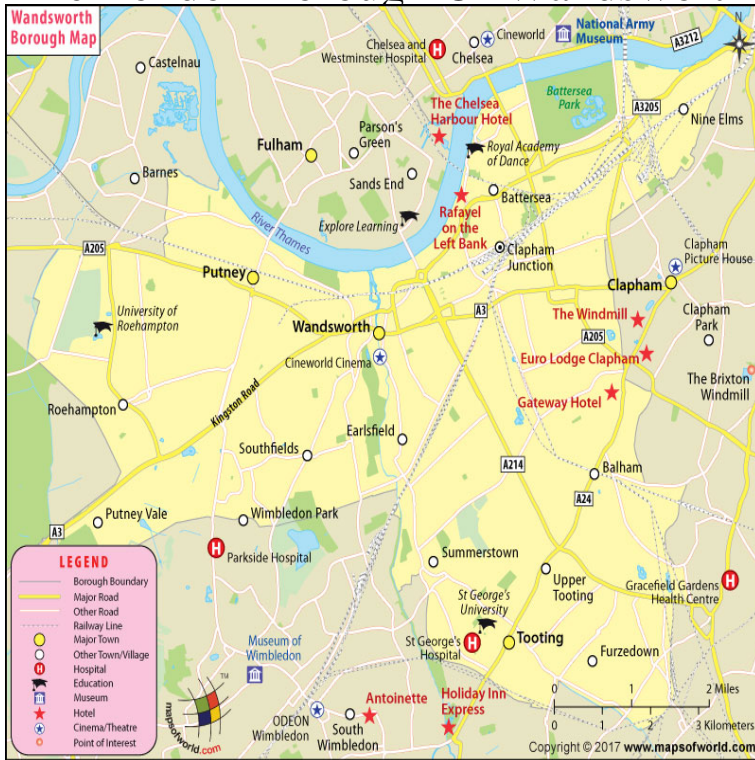

The London Borough Of Wandsworth

Wandsworth Council. The Town Hall Wandsworth High Street London SW18 2PU. Contact us skiathosmemories.com Facebook Twitter Email Family information service .Wandsworth Council is based at Wandsworth Council. All key contacts are available here. The Town Hall Wandsworth High Street London SW18 2PU.The London Borough of Wandsworth /?w?ndzw??r?/ (About this sound listen) is a London borough (in England, and forms part of Inner London). The local.This is a list of districts in the London Borough of Wandsworth: Balham Battersea Clapham Junction Earlsfield Furzedown Nine Elms Putney Putney Vale.London Borough of Wandsworth. Map of Wandsworth Borough map. Town Hall Wandsworth High Street London SW18 2PU Tel: London Borough of Wandsworth. Map of Wandsworth Borough map. Town Hall Wandsworth Director of Adult Social Services (Richmond and Wandsworth).Named after the river Wandle, the Thames' largest London tributary, the borough of Wandsworth stretches from Battersea Park to Wimbledon.Discover the London borough of Wandsworth via our interactive map. Find schools, population, volunteering, rental information and more.All the latest news about Wandsworth London Borough Council from the BBC.Stretching from edge of Richmond Park to border of Lambeth, Wandsworth is the largest central London borough, with a population just over , The name.London Borough of Wandsworth. In the London Borough of Wandsworth, we have several services. You can find a summary of these below. This is our.London Borough of Wandsworth v M & Ors [] EWHC (Fam). Re- hearing of care proceedings concerning three boys of mother whose presentation and.The latest Tweets from Wandsworth Council (@wandbc). The official Wandsworth Council Twitter feed. Monitored during to @WBC_Help. Wandsworth, London.The London Borough of Richmond upon Thames and London Borough of Wandsworth present a unique opportunity to be part of a team who are working.Relation: London Borough of Wandsworth () council_name, Wandsworth Council. designation Part of. Relation London Boundaries ().Wandsworth is an inner London borough which performs well on most indicators on this site. At %, the unemployment ratio is the 2nd lowest in London after.Visit skiathosmemories.com to see some old postcards of the London Borough of Wandsworth.This Order gives effect, with modifications, to recommendations by the Local Government Commission for England for electoral changes in the London borough.See who you know at Wandsworth Borough Council, leverage your professional network, and get hired. Government AdministrationLondon3, followers.