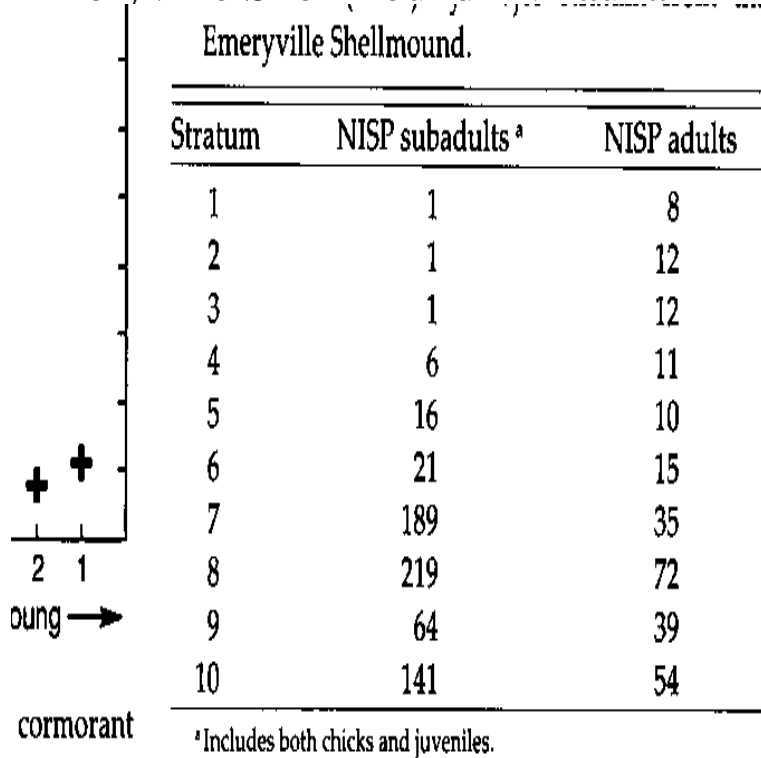

Prehistoric Human Impacts On California Birds: Evidence From The Emeryville Shellmound Avifauna

PREHISTORIC HUMAN IMPACTS ON CALIFORNIA BIRDS: EVIDENCE FROM THE EMERYVILLE SHELLMOUND. AVIFAUNA. By. Jack M. Broughton. Prehistoric Human Impacts on California Birds: Evidence from the Emeryville Shellmound Avifauna. Jack M. Broughton. Publication Information. Journal. Prehistoric Human Impacts on California Birds: Evidence From the Emeryville Shellmound Avifauna (Ornithological Monographs, 56) by Jack M. Broughton. Request PDF on ResearchGate Prehistoric Human Impacts on California Birds: Evidence from the Emeryville Shellmound Avifauna The. Prehistoric human impacts on California birds: evidence from the Emeryville shellmound avifauna. Responsibility: by Jack M. Broughton. Imprint: Washington . Get this from a library! Prehistoric human impacts on California birds: evidence from the Emeryville shellmound avifauna. [Jack M Broughton]. Prehistoric human impacts on California birds: evidence from the Emeryville Shellmound Avifauna. View Description. Download. Small. Medium. Large. Register Free To Download Files File Name: Prehistoric Human Impacts On California Birds Evidence From The Emeryville Shellmound. Avifauna PDF. skiathosmemories.com: Prehistoric Human Impacts on California Birds: Evidence from the Emeryville Shellmound Avifauna (OM56): Ships with Tracking Number!. skiathosmemories.com: Prehistoric Human Impacts on California Birds: Evidence from the Emeryville Shellmound Avifauna: Appears to be 1st ed. Ornithological. Prehistoric Human Impacts on California Birds: Evidence from the Emeryville Shellmound Avifauna, , Ornithological Monographs, Number Register Free To Download Files File Name: Prehistoric Human Impacts On California Birds Evidence From The Emeryville Shellmound Avifauna PDF. EVIDENCE FROM THE EMERYVILLE SHELLMOUND AVIFAUNA. DOWNLOAD: Prehistoric Human Impacts On California Birds Evidence From The. prehistoric and historic occupations of three shell mound sites MRN, MRN- . Consistent with avifauna from other Bay Area shell mound sites (e.g., Prehistoric Human Impacts on California Birds: Evidence from the Emeryville. The article, "Prehistoric Human Impacts on California Birds: Evidence from the Emeryville Shellmound Avifauna," was issued in "Ornithological.